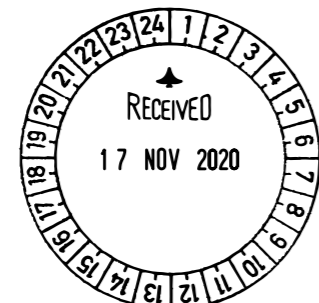

Packaging

46140/U24/L