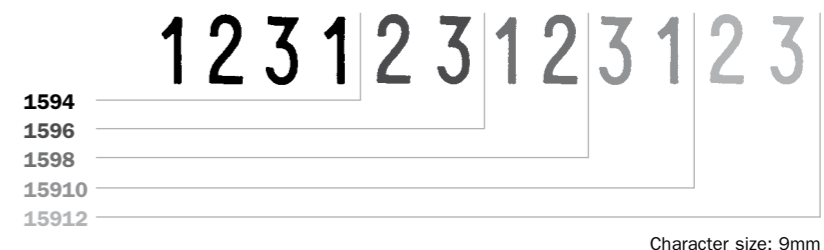

TRODAT CLASSIC DATE STAMPS

1000-1030

1000	Date size: 3mm	17 NOV 2020
1004	Date size: 3mm	17.11.20
1010	Date size: 4mm	17 NOV 2020
1010 MA	Date size: 4mm	17 -11- 2020
1010 ISO	Date size: 4mm	2020 -11- 17
1014	Date size: 4mm	17.11.20
1020	Date size: 5mm	17 NOV 2020
1020 ISO	Date size: 5mm	2020 -11- 17
1020 MA	Date size: 5mm	17-11- 2020
1030	Date size: 9mm	17. NOV. 2020

> Metal frame

TRODAT CLASSIC BAND NUMBERERS

NUMBERERS

Standard version: 4, 6, 8, 10 and 12 bands. You may customise your numberer with letter bands (A-M and N-Z) and/or with special bands (letters, numbers or symbols as required)