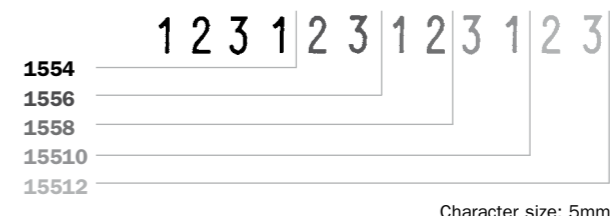

TRODAT CLASSIC DATE STAMPS

1000-1030

1000	Date size: 3mm	17 NOV 2020
1004	Date size: 3mm	17.11.20
1010	Date size: 4mm	17 NOV 2020
1010 MA	Date size: 4mm	17 -11- 2020
1010 ISO	Date size: 4mm	2020 -11- 17
1014	Date size: 4mm	17.11.20
1020	Date size: 5mm	17 NOV 2020
1020 ISO	Date size: 5mm	2020 -11- 17
1020 MA	Date size: 5mm	17-11- 2020
1030	Date size: 9mm	17. NOV. 2020

> Metal frame

TRODAT CLASSIC BAND NUMBERERS

NUMBERERS

Standard version: 4, 6, 8, 10 and 12 bands. You may customise your numberer with letter bands (A-M and N-Z) and/or with special bands (letters, numbers or symbols as required)

CLASSIC FUNCTION / ACCESSORIES

> Setting the date/numbers

> Stamp pad

> Stamp rack

OTHER PRODUCTS