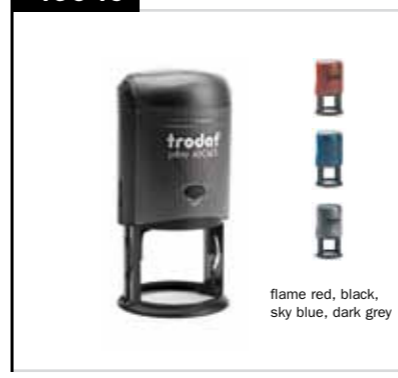

**Classification A**

**LAMPADA E LUCE MILANO**

46040 - Max. text plate size: Ø 40mm

Multi Color Impression

Ink cartridge

1-colour 6/46030  
1-colour 6/46040

Packaging

46045