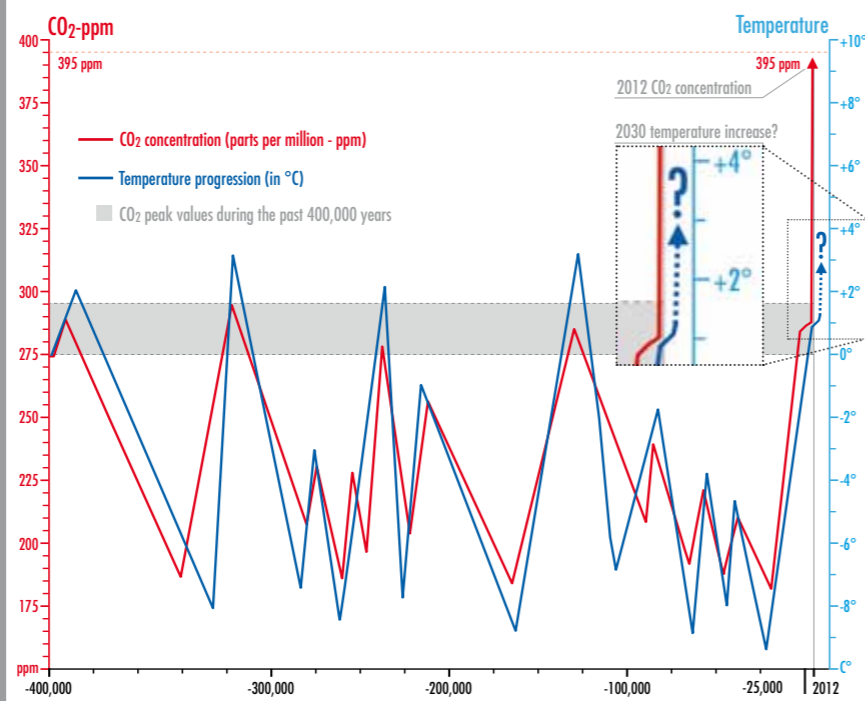

## Climate researchers predict

that global warming of +2 °C will be reached even at a 450 ppm CO<sub>2</sub> concentration.

This mark could be reached as early as the year 2030 at the current constant average increase of 2-3 ppm per year. It would thus severely impact our children and grandchildren as early as the second half of this century! There have always been temperature fluctuations on earth, but they had cycles of tens of thousands of years. Fluctuations of more than +2 °C have appeared very rarely in Earth's history, but most significantly never 'in an instant', as in the last 200 years since the beginning of the industrial age. This development is so dramatic because the temperature on our planet demonstrably follows CO<sub>2</sub> concentration, i.e. if CO<sub>2</sub> concentration in the atmosphere increases, then the earth's temperature also rises.